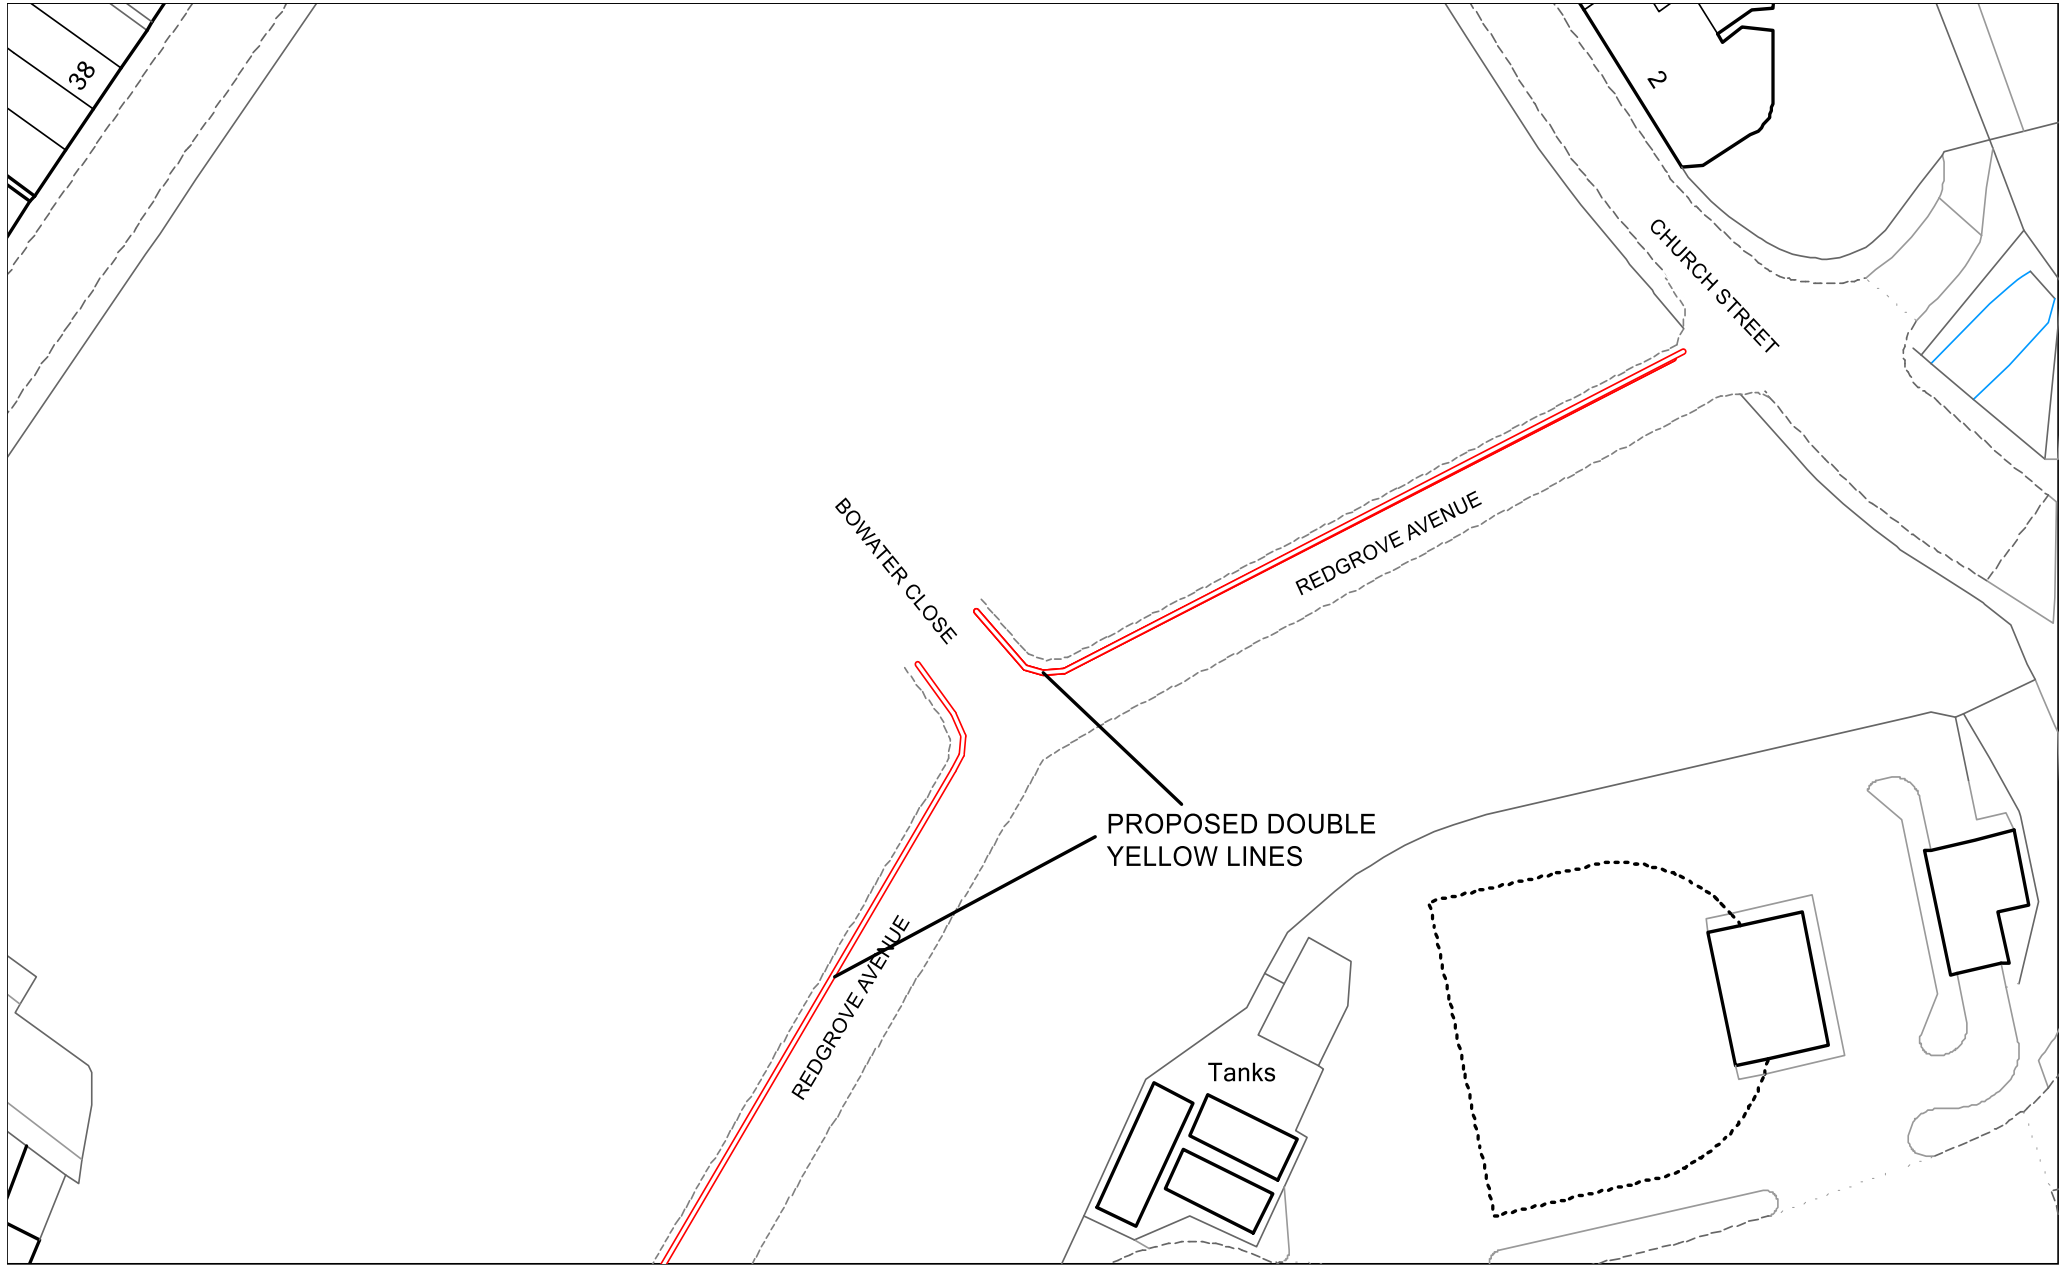

**Proposed Double Yellow Lines – Redgrove Avenue & Bowater Close, Sittingbourne**

**Proposed Double Yellow Lines – Redgrove Avenue, Lywood Drive & Haddon Close, Sittingbourne**

**Proposed Double Yellow Lines – Redgrove Avenue, Haddon Close & Jubilee Street, Sittingbourne**