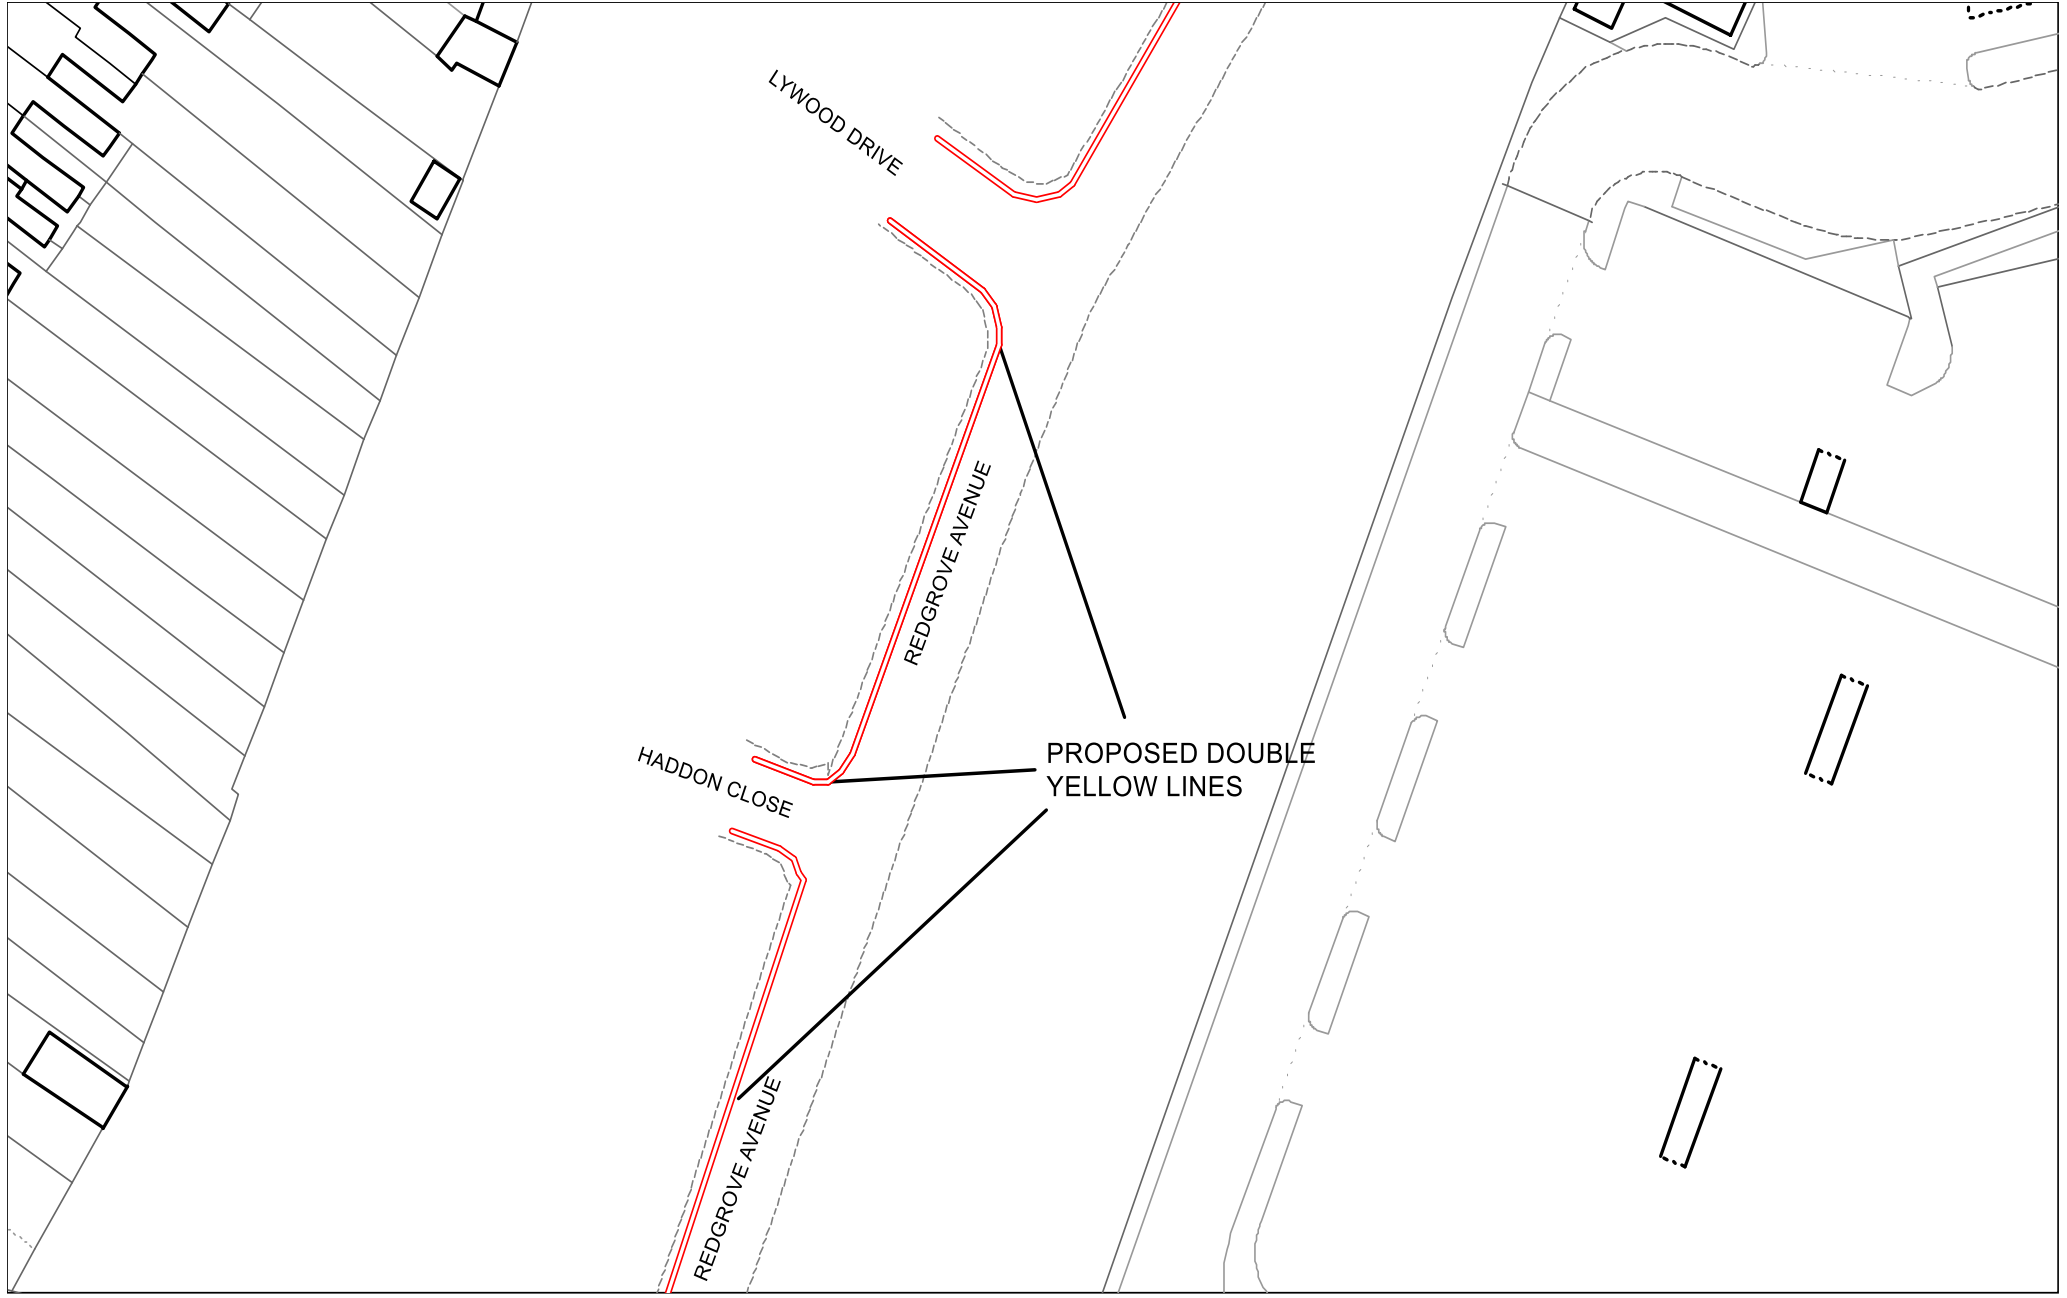

**Proposed Double Yellow Lines – Redgrove Avenue & Bowater Close, Sittingbourne**

**Proposed Double Yellow Lines – Redgrove Avenue, Lywood Drive & Haddon Close, Sittingbourne**

**Proposed Double Yellow Lines – Redgrove Avenue, Haddon Close & Jubilee Street, Sittingbourne**